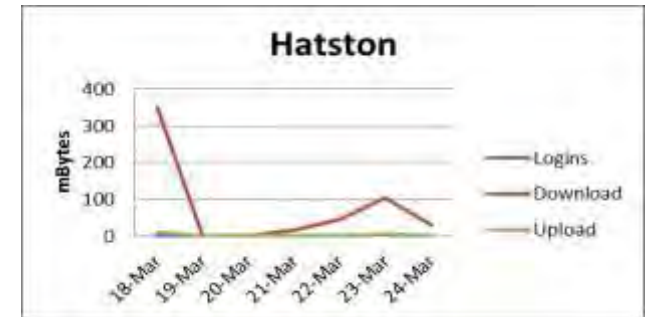

In summary,

- MV Hrossey, MV Hjaltland passenger Wi-Fi extended to cover all public areas
- MV Hamnavoe passenger Wi-Fi installed to cover all public areas
- Satellite internet download rates increased from 2MB ps to 4MB per second
- Passenger Wi-Fi installed at Aberdeen, Stromness, Scrabster, Hatston and Lerwick
- In general terms internet connectivity is now embedded throughout the passenger fleet allowing of course for exceptions consequential to either extremities of weather or where operational manoeuvring may occasionally outrun satellite track rates.

Aberdeen

Date	Logins	Download	Upload
18-Mar	7	70.5	11
19-Mar	5	86	32
20-Mar	0	0	0
21-Mar	2	8	4
22-Mar	4	38	8
23-Mar	6	160	20
24-Mar	6	58	14
Total	30	420.5	89

Hrossey

Date	Logins	Download	Upload
18-Mar	19	71	22
19-Mar	31	200	90
20-Mar	33	340	76
21-Mar	92	434	162
22-Mar	79	506	205
23-Mar	68	269	81
24-Mar	102	576	156
Total	424	2396	792

Hamnavoe

Date	Logins	Download	Upload
18-Mar	20	60	21
19-Mar	28	166	36
20-Mar	17	77	15
21-Mar	22	133	28
22-Mar	39	145	96
23-Mar	20	140	33
24-Mar	21	72	31
Total	167	793	260

Stromness

Date	Logins	Download	Upload
18-Mar	0	0	0
19-Mar	7	52	9
20-Mar	4	45	10
21-Mar	2	22	5
22-Mar	0	0	0
23-Mar	2	1	0.5
24-Mar	3	36	12
Total	18	156	36.5