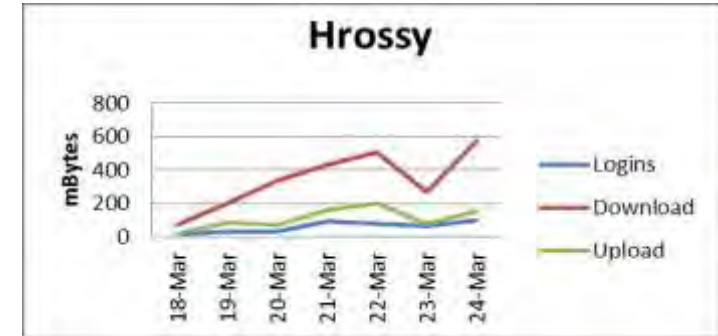

Aberdeen

Date	Logins	Download	Upload
18-Mar	7	70.5	11
19-Mar	5	86	32
20-Mar	0	0	0
21-Mar	2	8	4
22-Mar	4	38	8
23-Mar	6	160	20
24-Mar	6	58	14
Total	30	420.5	89