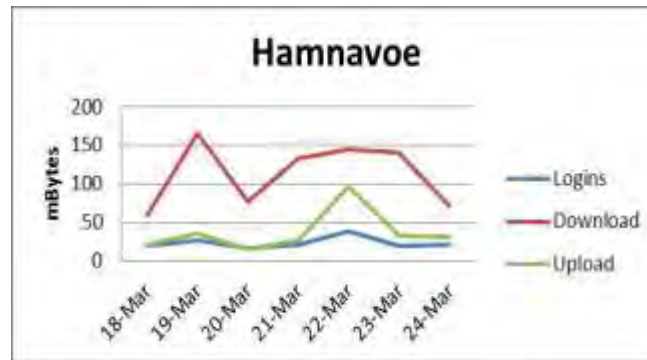

In summary,

- MV Hrossey, MV Hjaltland passenger Wi-Fi extended to cover all public areas
- MV Hamnavoe passenger Wi-Fi installed to cover all public areas
- Satellite internet download rates increased from 2MB ps to 4MB per second
- Passenger Wi-Fi installed at Aberdeen, Stromness, Scrabster, Hatston and Lerwick
- In general terms internet connectivity is now embedded throughout the passenger fleet allowing of course for exceptions consequential to either extremities of weather or where operational manoeuvring may occasionally outrun satellite track rates.

Aberdeen

Date	Logins	Download	Upload
18-Mar	7	70.5	11
19-Mar	5	86	32
20-Mar	0	0	0
21-Mar	2	8	4
22-Mar	4	38	8
23-Mar	6	160	20
24-Mar	6	58	14
Total	30	420.5	89

Hrossey

Date	Logins	Download	Upload
18-Mar	19	71	22
19-Mar	31	200	90
20-Mar	33	340	76
21-Mar	92	434	162
22-Mar	79	506	205
23-Mar	68	269	81
24-Mar	102	576	156
Total	424	2396	792