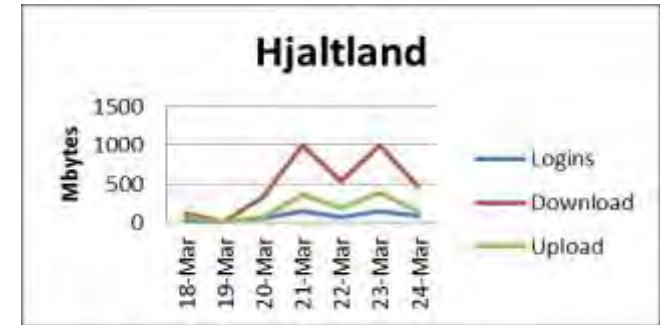

In summary,

- MV Hrossey, MV Hjaltland passenger Wi-Fi extended to cover all public areas
- MV Hamnavoe passenger Wi-Fi installed to cover all public areas
- Satellite internet download rates increased from 2MB ps to 4MB per second
- Passenger Wi-Fi installed at Aberdeen, Stromness, Scrabster, Hatston and Lerwick
- In general terms internet connectivity is now embedded throughout the passenger fleet allowing of course for exceptions consequential to either extremities of weather or where operational manoeuvring may occasionally outrun satellite track rates.

Aberdeen

Date	Logins	Download	Upload
18-Mar	7	70.5	11
19-Mar	5	86	32
20-Mar	0	0	0
21-Mar	2	8	4
22-Mar	4	38	8
23-Mar	6	160	20
24-Mar	6	58	14
Total	30	420.5	89

Hrossey

Date	Logins	Download	Upload
18-Mar	19	71	22
19-Mar	31	200	90
20-Mar	33	340	76
21-Mar	92	434	162
22-Mar	79	506	205
23-Mar	68	269	81
24-Mar	102	576	156
Total	424	2396	792

Hamnavoe

Date	Logins	Download	Upload
18-Mar	20	60	21
19-Mar	28	166	36
20-Mar	17	77	15
21-Mar	22	133	28
22-Mar	39	145	96
23-Mar	20	140	33
24-Mar	21	72	31
Total	167	793	260

Stromness

Date	Logins	Download	Upload
18-Mar	0	0	0
19-Mar	7	52	9
20-Mar	4	45	10
21-Mar	2	22	5
22-Mar	0	0	0
23-Mar	2	1	0.5
24-Mar	3	36	12
Total	18	156	36.5