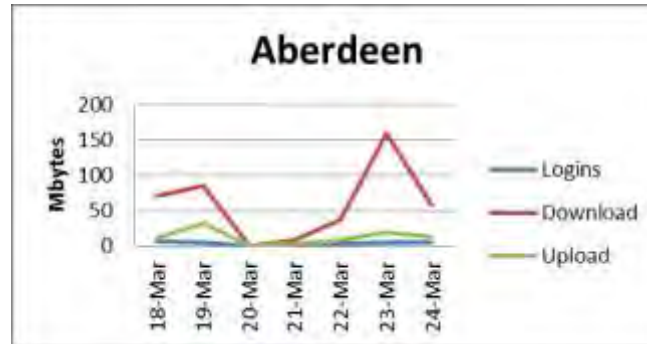

Aberdeen

Date	Logins	Download	Upload
18-Mar	7	70.5	11
19-Mar	5	86	32
20-Mar	0	0	0
21-Mar	2	8	4
22-Mar	4	38	8
23-Mar	6	160	20
24-Mar	6	58	14
Total	30	420.5	89