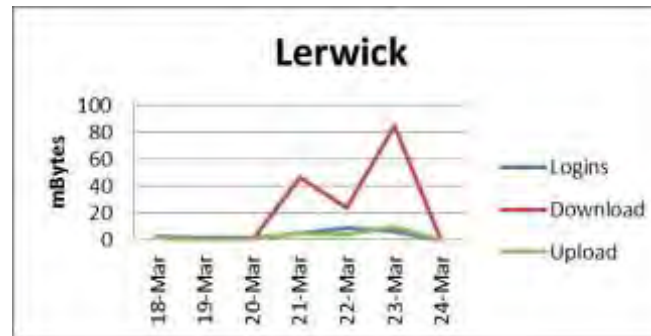

In summary,

- MV Hrossey, MV Hjaltland passenger Wi-Fi extended to cover all public areas
- MV Hamnavoe passenger Wi-Fi installed to cover all public areas
- Satellite internet download rates increased from 2MB ps to 4MB per second
- Passenger Wi-Fi installed at Aberdeen, Stromness, Scrabster, Hatston and Lerwick
- In general terms internet connectivity is now embedded throughout the passenger fleet allowing of course for exceptions consequential to either extremities of weather or where operational manoeuvring may occasionally outrun satellite track rates.

Aberdeen

Date	Logins	Download	Upload
18-Mar	7	70.5	11
19-Mar	5	86	32
20-Mar	0	0	0
21-Mar	2	8	4
22-Mar	4	38	8
23-Mar	6	160	20
24-Mar	6	58	14
Total	30	420.5	89

Hrossey

Date	Logins	Download	Upload
18-Mar	19	71	22
19-Mar	31	200	90
20-Mar	33	340	76
21-Mar	92	434	162
22-Mar	79	506	205
23-Mar	68	269	81
24-Mar	102	576	156
Total	424	2396	792

Hamnavoe

Date	Logins	Download	Upload
18-Mar	20	60	21
19-Mar	28	166	36
20-Mar	17	77	15
21-Mar	22	133	28
22-Mar	39	145	96
23-Mar	20	140	33
24-Mar	21	72	31
Total	167	793	260

Stromness

Date	Logins	Download	Upload
18-Mar	0	0	0
19-Mar	7	52	9
20-Mar	4	45	10
21-Mar	2	22	5
22-Mar	0	0	0
23-Mar	2	1	0.5
24-Mar	3	36	12
Total	18	156	36.5