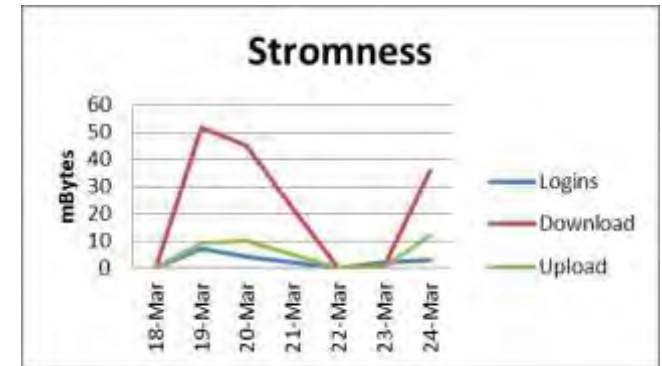

In addition, it was recognised that passengers waiting to board may also wish to have internet access and so Wi-Fi access points have been installed at Aberdeen, Stromness, Scrabster, Hatston and Lerwick supplying broadband services at the local BT Broadband delivery rate.

In summary,

- MV Hrossey, MV Hjaltland passenger Wi-Fi extended to cover all public areas
- MV Hamnavoe passenger Wi-Fi installed to cover all public areas
- Satellite internet download rates increased from 2MB ps to 4MB per second
- Passenger Wi-Fi installed at Aberdeen, Stromness, Scrabster, Hatston and Lerwick
- In general terms internet connectivity is now embedded throughout the passenger fleet allowing of course for exceptions consequential to either extremities of weather or where operational manoeuvring may occasionally outrun satellite track rates.

Aberdeen

Date	Logins	Download	Upload
18-Mar	7	70.5	11
19-Mar	5	86	32
20-Mar	0	0	0
21-Mar	2	8	4
22-Mar	4	38	8
23-Mar	6	160	20
24-Mar	6	58	14
Total	30	420.5	89

Hrossey

Date	Logins	Download	Upload
18-Mar	19	71	22
19-Mar	31	200	90
20-Mar	33	340	76
21-Mar	92	434	162
22-Mar	79	506	205
23-Mar	68	269	81
24-Mar	102	576	156
Total	424	2396	792