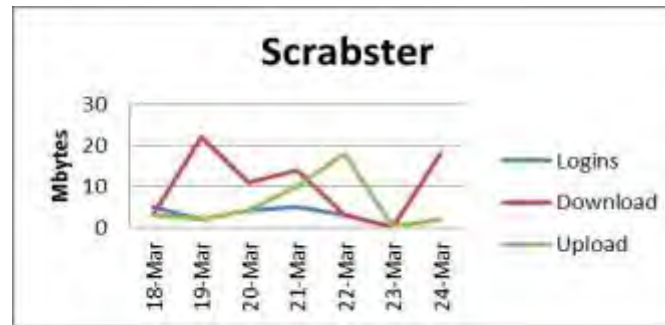

In summary,

- MV Hrossey, MV Hjaltland passenger Wi-Fi extended to cover all public areas
- MV Hamnavoe passenger Wi-Fi installed to cover all public areas
- Satellite internet download rates increased from 2MB ps to 4MB per second
- Passenger Wi-Fi installed at Aberdeen, Stromness, Scrabster, Hatston and Lerwick
- In general terms internet connectivity is now embedded throughout the passenger fleet allowing of course for exceptions consequential to either extremities of weather or where operational manoeuvring may occasionally outrun satellite track rates.

Aberdeen

Date	Logins	Download	Upload
18-Mar	7	70.5	11
19-Mar	5	86	32
20-Mar	0	0	0
21-Mar	2	8	4
22-Mar	4	38	8
23-Mar	6	160	20
24-Mar	6	58	14
Total	30	420.5	89

Hrossey

Date	Logins	Download	Upload
18-Mar	19	71	22
19-Mar	31	200	90
20-Mar	33	340	76
21-Mar	92	434	162
22-Mar	79	506	205
23-Mar	68	269	81
24-Mar	102	576	156
Total	424	2396	792

Hamnavoe

Date	Logins	Download	Upload
18-Mar	20	60	21
19-Mar	28	166	36
20-Mar	17	77	15
21-Mar	22	133	28
22-Mar	39	145	96
23-Mar	20	140	33
24-Mar	21	72	31
Total	167	793	260

Stromness

Date	Logins	Download	Upload
18-Mar	0	0	0
19-Mar	7	52	9
20-Mar	4	45	10
21-Mar	2	22	5
22-Mar	0	0	0
23-Mar	2	1	0.5
24-Mar	3	36	12
Total	18	156	36.5